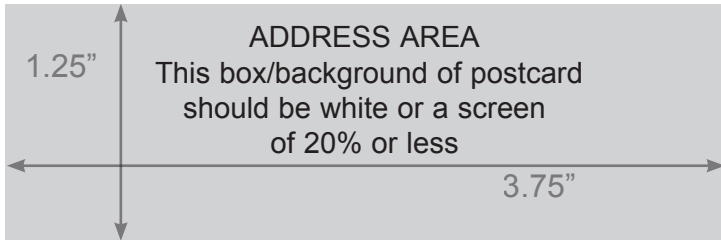

5/8" Clearance

(Caution: Post Office may cover up this area with a label. *Copy may run into this area, however, you run the risk of it being covered up by a label from the Post Office with their barcode.)